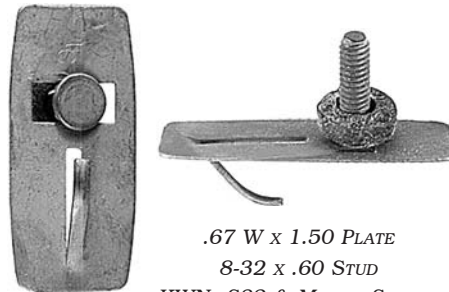

.67 W x 1.50 PLATE
8-32 x .60 STUD
KWN S32 & MASTIC SEALER

S100	Pcs	Price
B-13152	3	$3